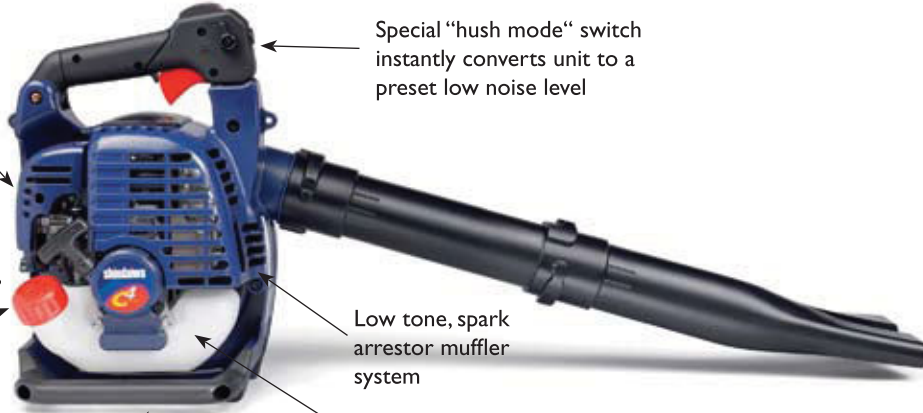

shindaiwa

EB2510 and EB3410 Blowers

NEW

Introducing Shindaiwa's newest handheld blowers, the EB2510 and EB3410 — the most powerful blower in its class.

Featuring Shindaiwa's patented C4 Technology® engine, these blowers provide remarkable performance with low noise, low emissions and excellent fuel economy.

shindaiwa

EB2510 and EB3410 Blowers

The multi-function operating handle incorporates an anti-vibration system to greatly reduce vibration felt by the operator.

Special nozzle angle reduces blower twisting from torque

All position, hands free cruise control

EB2510 Shown

Positive lock blower tubes, keep tubes firmly attached to blower

EB3410 Shown

Easy access air filter; no tools required

Special "hush mode" switch instantly converts unit to a preset low noise level

Oversized, easy-to-remove, captivated fuel cap

Low tone, spark arrestor muffler system

Fuel tank protector, secondary handle system for operator comfort and convenience

Large capacity, translucent fuel tank; allows operator to determine fuel level at a glance