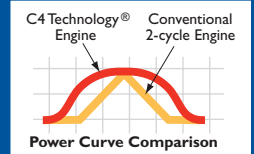

Shindaiwa's patented **C4 Technology®** delivers the best of both **2-stroke** and **4-stroke** engines. **Stronger. Smoother. Quieter.**

- Incredible torque.
- Quick throttle response.
- No sump. No dipstick. No oil changes.
- Uses 50:1 mixed fuel.
- Excellent fuel economy.
- Meets stringent EPA and California exhaust emission regulations.